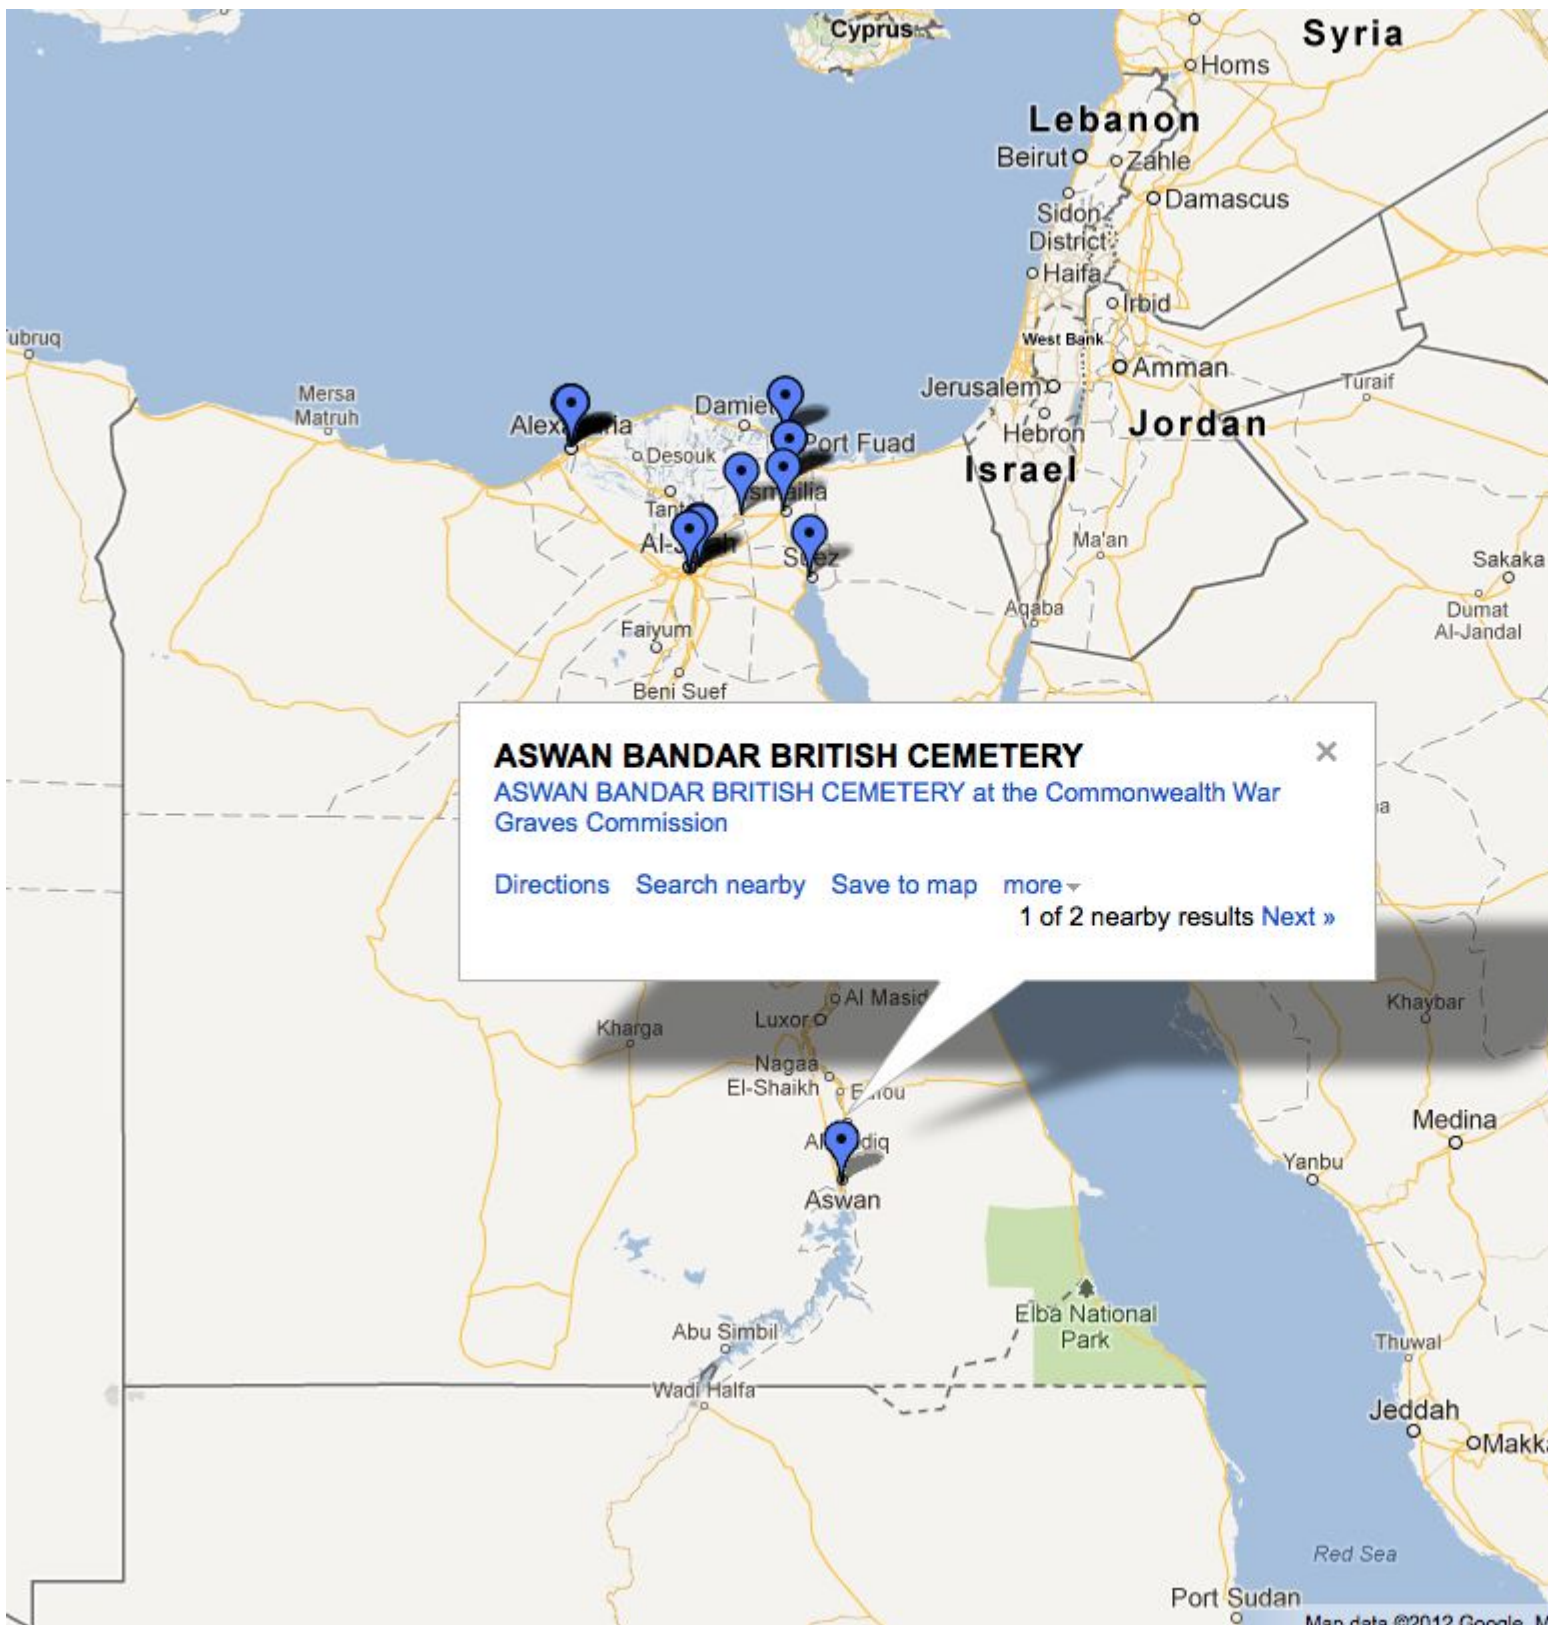

Instructions: If you haven't already, download [Google Earth](https://www.google.com/earth/) to your computer, then download the files of the countries you would like to explore from the list below. A KML file is a file that contains geographic annotation and visualisation for earth viewing software. Open the file in Google Earth. You can use your cursor to move