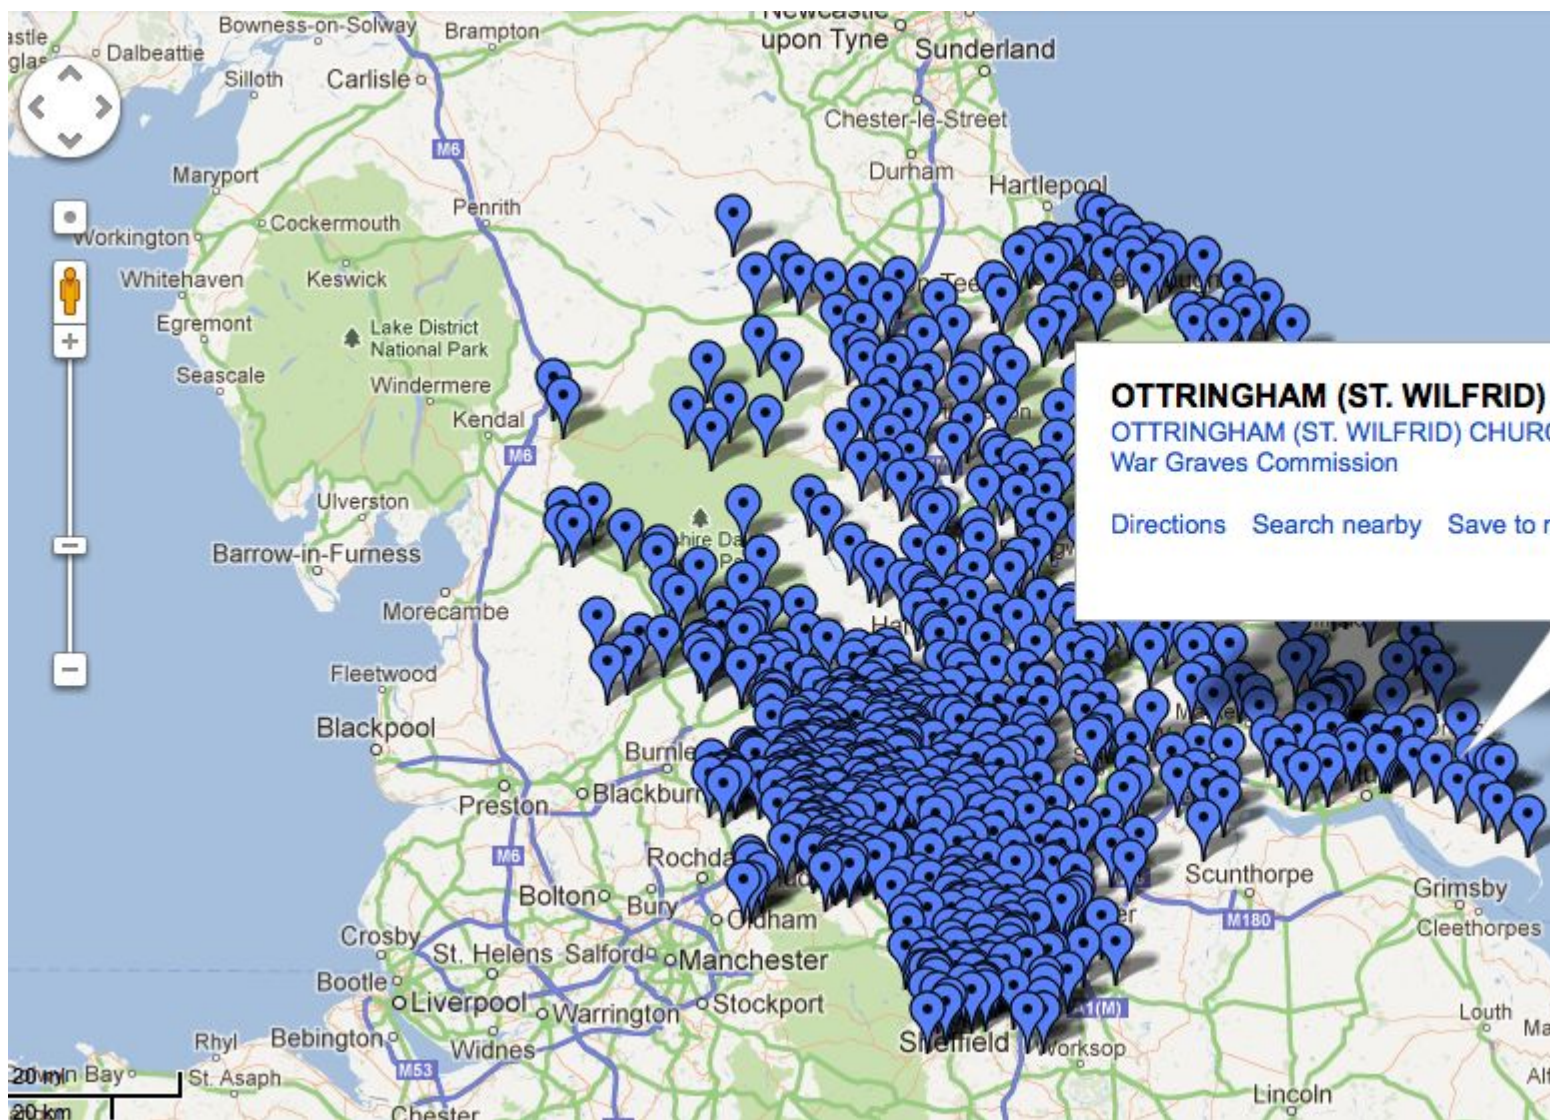

in Google Earth. You can use your cursor to move around the globe and in many cases zoom down to street level. Click on the pins for links to the CWGC website.

Discover your nearest World War I cemetery / memorial

Our local cemetery finder will tell you where the nearest Commonwealth burial plots, cemeteries and memorials are to you right now. What can this tell you about your local community and World War I?

Instructions: visit our [local cemetery finder](#). You may be asked to 'Share your location' (do so!). You will then be shown your nearest cemeteries or memorials within a 10, 50 and 100 km radius. If you are having problems viewing these check that your browser is up to date, and if you are using an iPhone your browser locations settings are on (Settings | location services | then set safari to be "on").

UK Counties

It is easy to view the Commonwealth burial plots, cemeteries and memorials in the UK using our county KML layers. Using the list below, download the files for the counties you are interested in then open them in Google Earth. Alternatively you can view these on a Google Map.